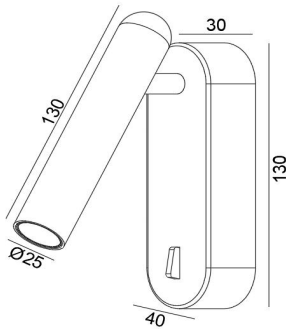

WL3235

3W Surface Mounted LED Reading Light

Description

55D Adjustable;
Bulit-in on/off driver;
IP20;

Finish

Black/White/Bronze

Material

Aluminium

TECHNICAL CHARACTERISTICS

Light source

Light source: Osram Oslan Square
Output (W): 700mA 3V 2.1W
Total power consumption (W): 3W
Color temperature: 2700K/3000/4000K
CRI: ≥ 90
Real Lumen: 200
Lm/Real W: 66
Life Time: 50.000h L70 B20
MacAdam steps: 3
UGR: N/A

GEAR

This product is supplied with gear
Bulit-in ACTEC Triac dimmable driver
MINI-4-700T 700mA 2.5-6V.

Luminaire

IP20 for indoor use
crossing: No
Warranty: 5 Years

The photograph may not match the reference exactly. Please read the product description to identify the finish.